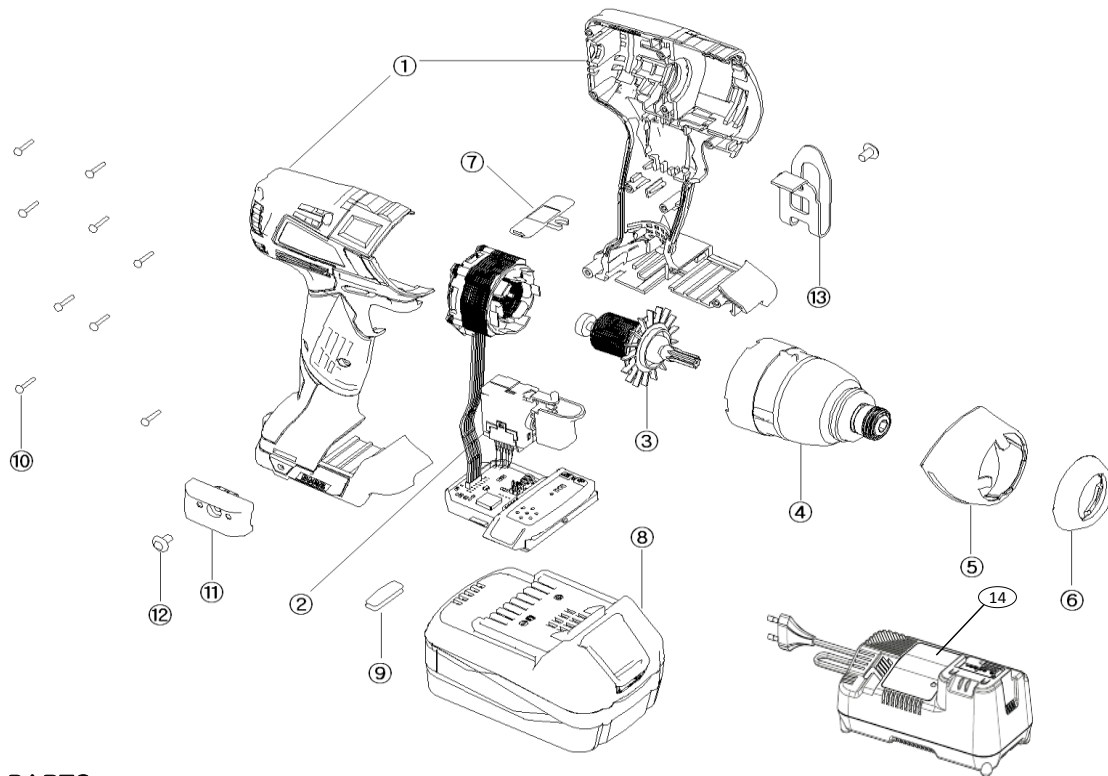

**ID18BL(5.0Ah)
18V CORDLESS IMPACT DRILL**

PARTS

Item no.	Part no.	Description	Q'ty
1	2100198	HOUSING ASS'Y(R&L) ID18BL	1
2	2007011	CONTROLLER ASS'Y_EUROPE, ID18BL	1
3	2011457	ROTOR SUB ASS'Y,(AS), IW18BL	1
4	3109156	IMPACT DRIVER GEARBOX ASS'Y, ID18BL	1
5	2131794	GEAR BOX COVER, IW18BL	1
6	2070094	RUBBER BUMPER, ID18BL	1
7	2103068	REVERSE KNOB(ORANGE), DID-1440L	1
8	3111674	BATTERY PACK ASS'Y(EU,18V,5.0AH,NEW,BLACK)	2
9	2075138	RUBBER DAMPER, DID-1801BL-C	1
10	2405068	+PAN HD TAP SCREW(M3×16, Black, Class 2)	9
11	2418995	BIT HOLDER, ID18BL	1
12	2406202	+TRUSS HD M/C SCREW(M4×8, Black)	2
13	2065246	HOOK(BELT CLIP), ASD-1800L	1
14	3111681	HS CHARGER SUB ASS'Y (EU,10.8V-18V 6.5A,220-240V), C18046	1