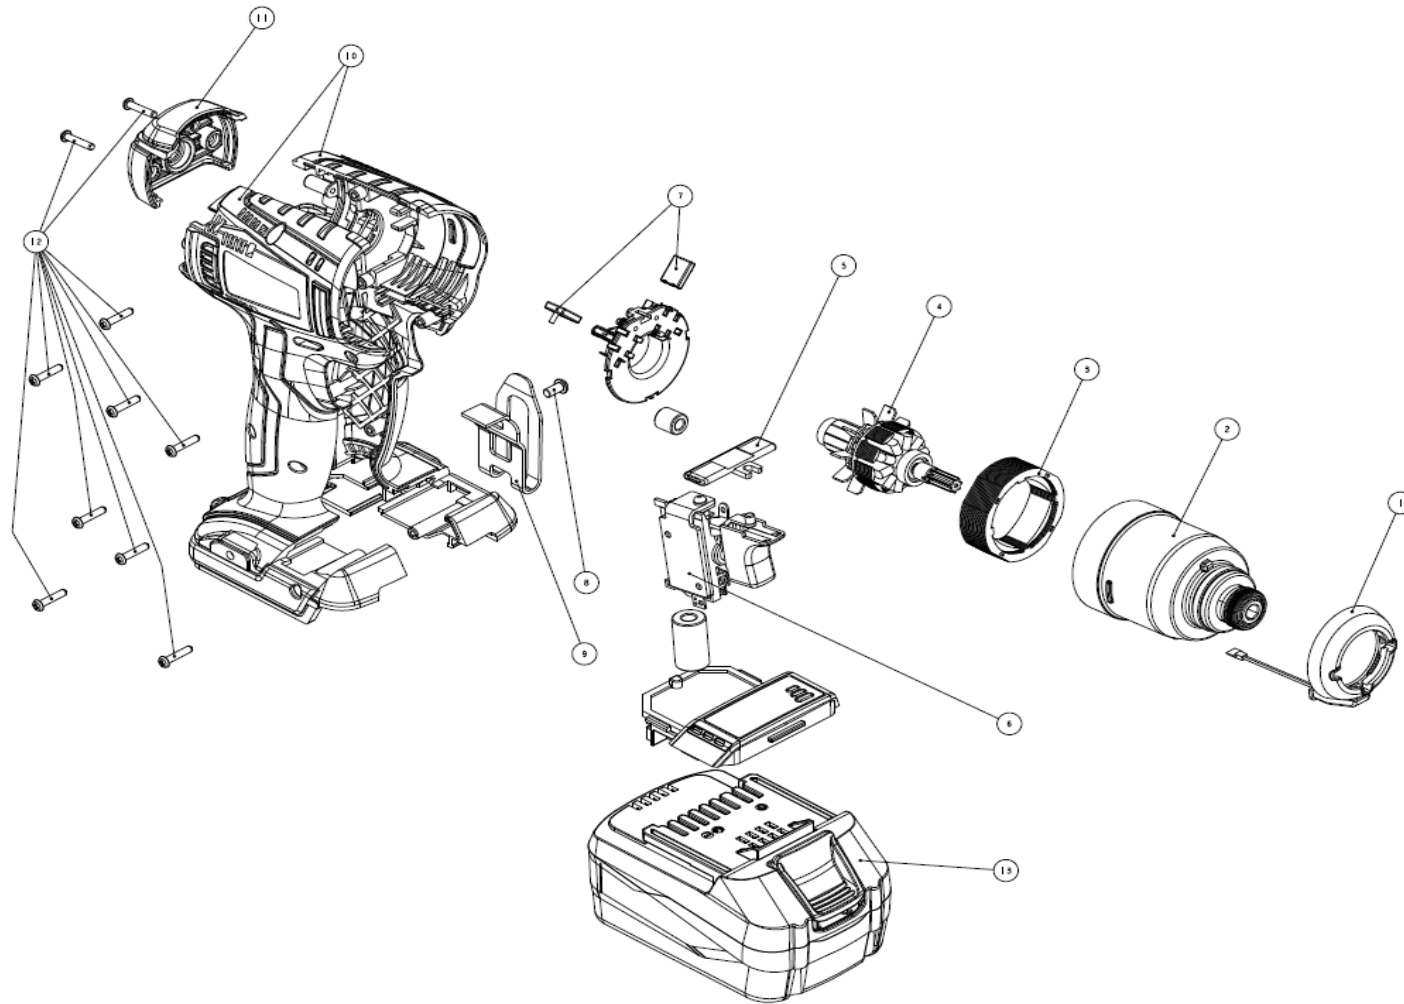

Exploded View

8003808, DID-1801L PART LIST_AS(BR)

No.	Article#	Description	Q'ty	Unit Price
1	2075138	RUBBER DAMPER, DID-1801BL-C	1	
2	3109171	IMPACT DRIVER GEARBOX ASS'Y	1	

3	3019916	S/T ASS'Y(T14.5,자화),DID-1801L	1	
4	3005876	A/R ASS'Y(AS,18V),DID-1801L	1	
5	2103068	REVERSE KNOB(ORANGE), DID-1801L	1	
6	3119469	SWITCH ASS'Y(BR, EGJ-10,18V)	1	
7	3149218	BRUSH HOLDER ASS'Y,DID-1801L	1	
8	2406202	+TRUSS HD M/C SCREW(M4*8, 흑)	1	
9	2065246	HOOK(BELT CLIP), ASD-1800L	1	
10	2131802	HOUSING ASS'Y(BR,R&L, 이중사출),DID-1801L	1	
11	2131804	HOUSING CAP ASS'Y(BR, 이중사출),DID-1801L	1	
12	2405068	+PAN HD TAP SCREW(M3*16, 흑, 2종)	10	
13	3119436	BATTERY PACK ASS'Y(A/S,18V,4.0AH,NEW,BLACK)	1	
	7729355	NAME PLATE(BR,18V,4.0AH),DID-1	1	
	3119291	LED COVER ASS'Y, DID-1801L	1	
	3051009	PLASTIC KIT ASS'Y(BR,18V,4.0AH),DID-1801L	1	
	3111593	CHARGER ASS'Y(BLACK.220-240)	1	
	7749190	ML MANUAL(CE), DID-1801L	1	